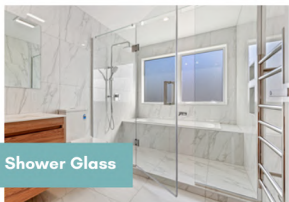

Shower Glass