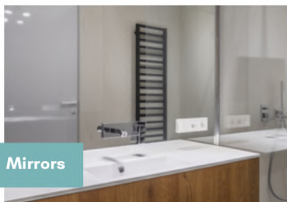

Royal Glass Solutions

We offer a wide range of glass services and pride ourselves on our commitment to delivering the highest quality and standard in every project.

Mirrors