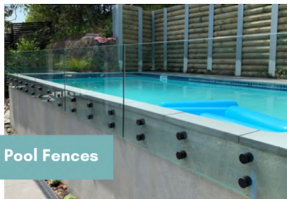

Pool Fences